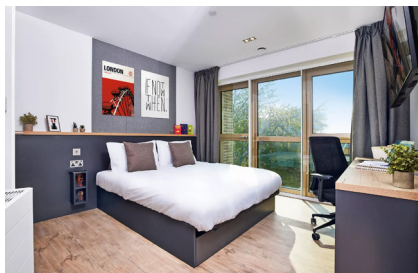

Location:

London (Zone 2), a 25-minute train ride from BSC London. Lewisham Exchange, Exchange Point, SE13 7NX, London.

Availability: Year-round

Room Details:

Single room with en-suite bathroom in a 6-bedroom apartment. Includes desk, storage space for your clothes and superfast WiFi.

Meals:

Self-catering (Weekday travel breakfast included). Full use of modern and fully equipped shared kitchen.

Check in/out times: Check-in: Sunday after 14:00

Check-out: Saturday before 10:00