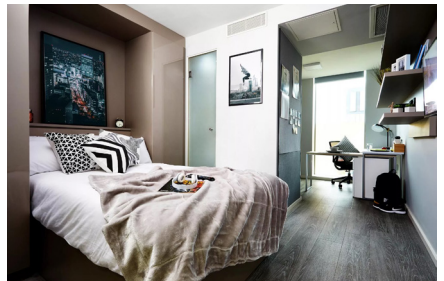

BRITISH STUDY CENTRES
Great Things Start Here

Vita Student Residence

BSC MANCHESTER | YEAR-ROUND RESIDENCE

Located just a 15 minute walk away from the busy city centre and BSC Manchester, Vita Student Residence is perfect for a great city experience. All our modern studios include private bathrooms, have super-fast WiFi, and premium facilities for a comfortable and memorable stay.

The residence offers complete access to free-to-use bikes, free weekday travel breakfasts, and a fully equipped gym with weekly classes.

Location:

Circle Square: city centre, a 14 minute walk from BSC Manchester.
First Street: city centre, a 17 minute walk from BSC Manchester.

Room Details:

Studio with en-suite bathroom. Includes desk, storage space for your clothes and belongings, kitchen, and Wi-Fi.

Meals:

Self-catering (travel breakfast included Monday to Friday).
Kitchen utensils are provided.

Check in/out times:

Check-in: Sunday after 14:00
Check-out: Saturday before 10:00

Laundry: Wash: £3.60 Dry: £1.90